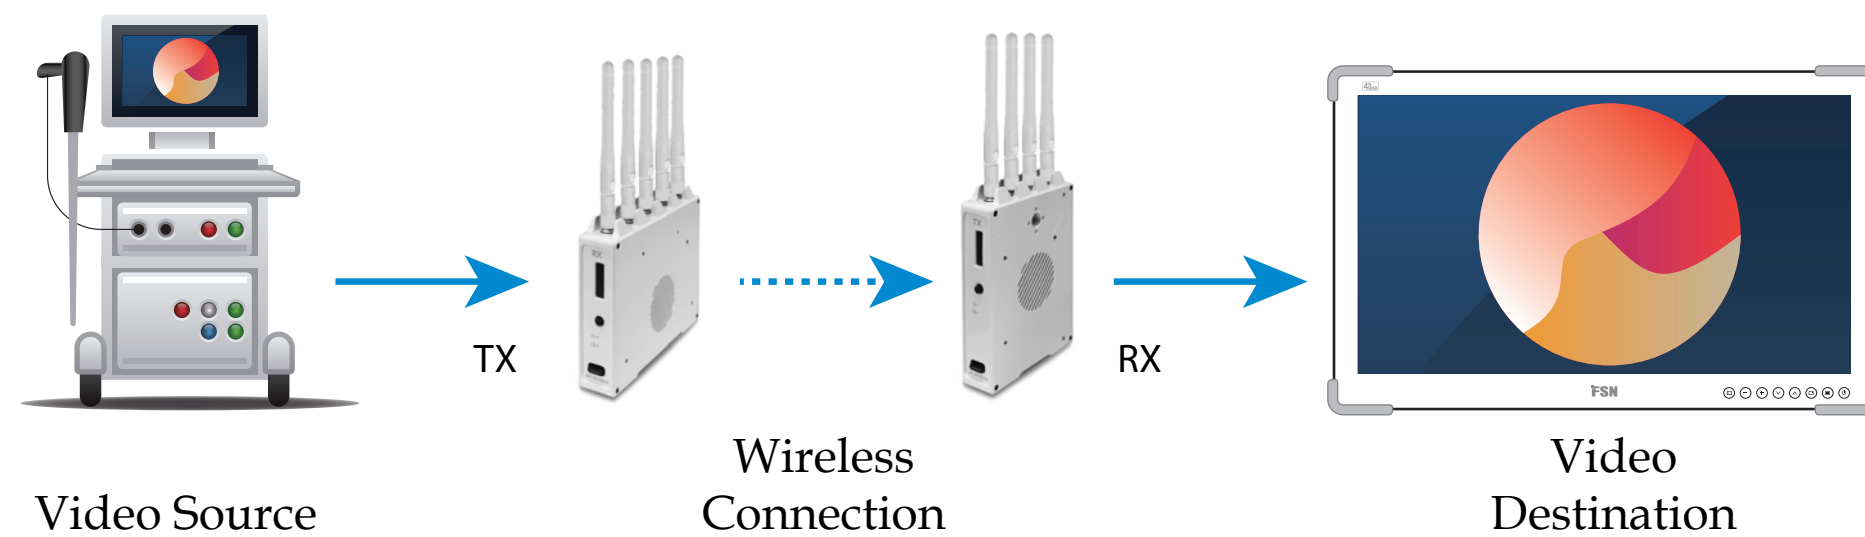

- Route sources to destinations.
- Image processing, streaming.
- 4096 x 2160 maximum resolution.
- DisplayPort, HDMI, 12G-SDI, analog.
- Selectable output window layouts.
- Input and output icons.
- Save and recall preset configurations.
- Brightness, color, zoom, pan.
- Control via internal or external touchscreen.

IPS100A

Quad SDI to 12G SDI / HDMI 4K Converter

- Accepts quad SDI (3G or 12G) input up to 4K.
- Delivers single SDI (3G or 12G) or HDMI 2.0 output up to 4K.

Mode select switch configuration allows for quick setup. User controls and settings are accessed through a USB interface.

IPS500A

Signal Converter

- Compact size.
- Multi-signal control.

IPS500A is designed to handle source selection, advanced windowing features, picture-in-picture, and signal switching.

WUH4060

- Video resolution up to 4K60Hz.
- HDMI 2.0 and 12G.
- Data encryption for privacy.
- Uncompressed streaming video.