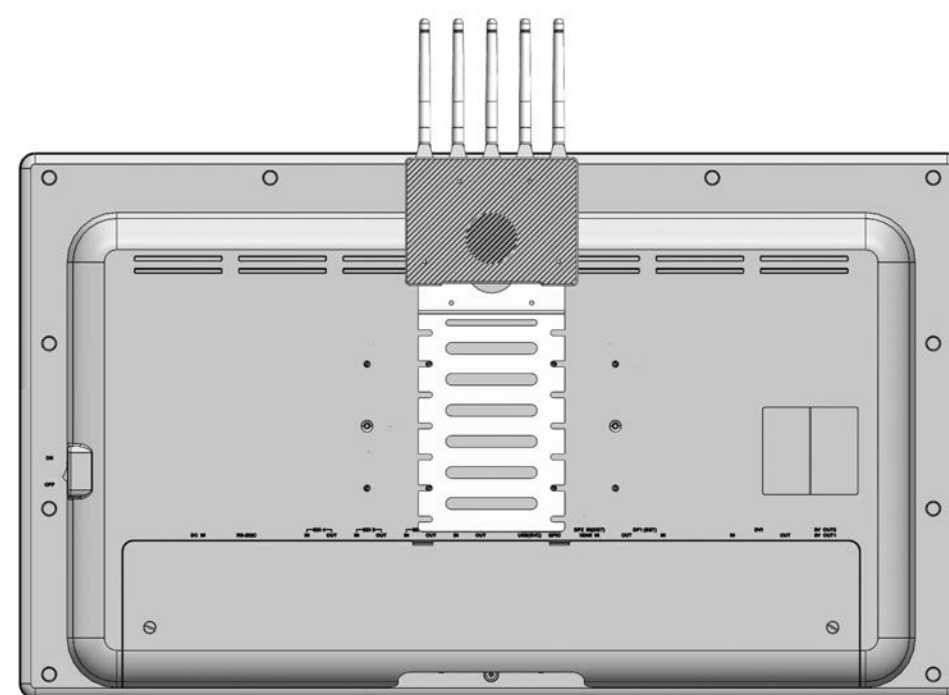

IPS500A

Signal Converter

- Compact size.
- Multi-signal control.

IPS500A is designed to handle source selection, advanced windowing features, picture-in-picture, and signal switching.

WUH4060

- Video resolution up to 4K60Hz.
- HDMI 2.0 and 12G.
- Data encryption for privacy.
- Uncompressed streaming video.