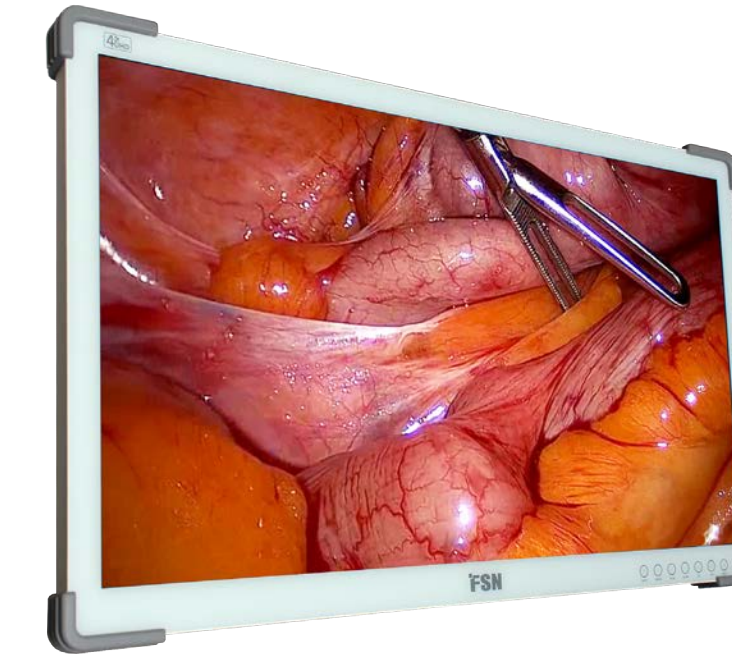

4K UHD

- 27 to 32 inch diagonal sizes.
- Touchscreen available.
- OLED available.