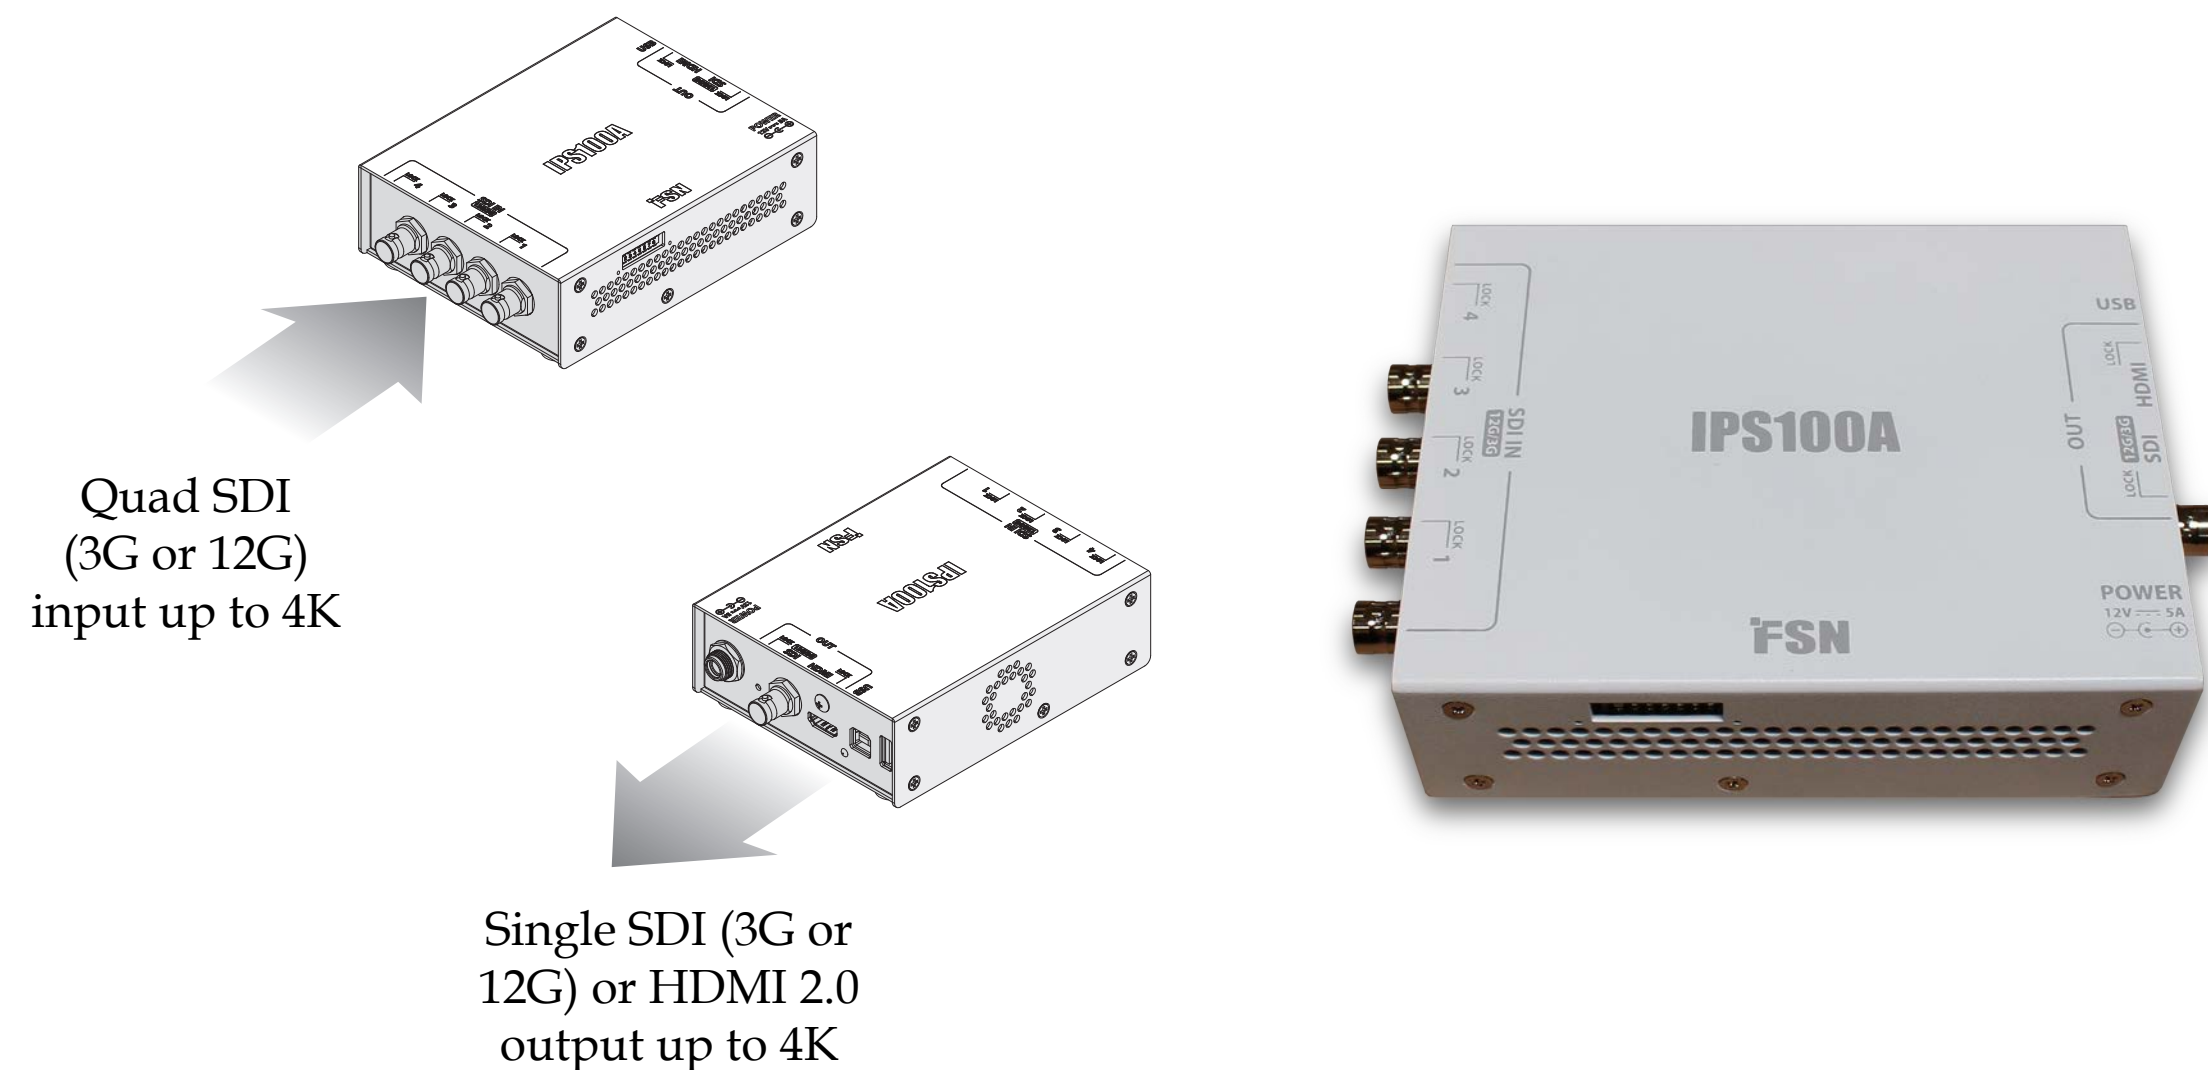

3D

- 32 and 55 inch diagonal sizes.

NEW Developments

- High Dynamic Range support.
- Mini LED with local dimming.

IPS4000

4K Video Matrix Switcher and Converter

Powerful and compact digital video integration solution.

- Route sources to destinations.
- Image processing, streaming.
- 4096 x 2160 maximum resolution.
- DisplayPort, HDMI, 12G-SDI, analog.
- Selectable output window layouts.
- Input and output icons.
- Save and recall preset configurations.
- Brightness, color, zoom, pan.
- Control via internal or external touchscreen.

IPS100A

Quad SDI to 12G SDI / HDMI 4K Converter

- Accepts quad SDI (3G or 12G) input up to 4K.
- Delivers single SDI (3G or 12G) or HDMI 2.0 output up to 4K.

Mode select switch configuration allows for quick setup. User controls and settings are accessed through a USB interface.

IPS500A

Signal Converter

- Compact size.
- Multi-signal control.

IPS500A is designed to handle source selection, advanced windowing features, picture-in-picture, and signal switching.

WUH4060

- Video resolution up to 4K60Hz.
- HDMI 2.0 and 12G.
- Data encryption for privacy.
- Uncompressed streaming video.