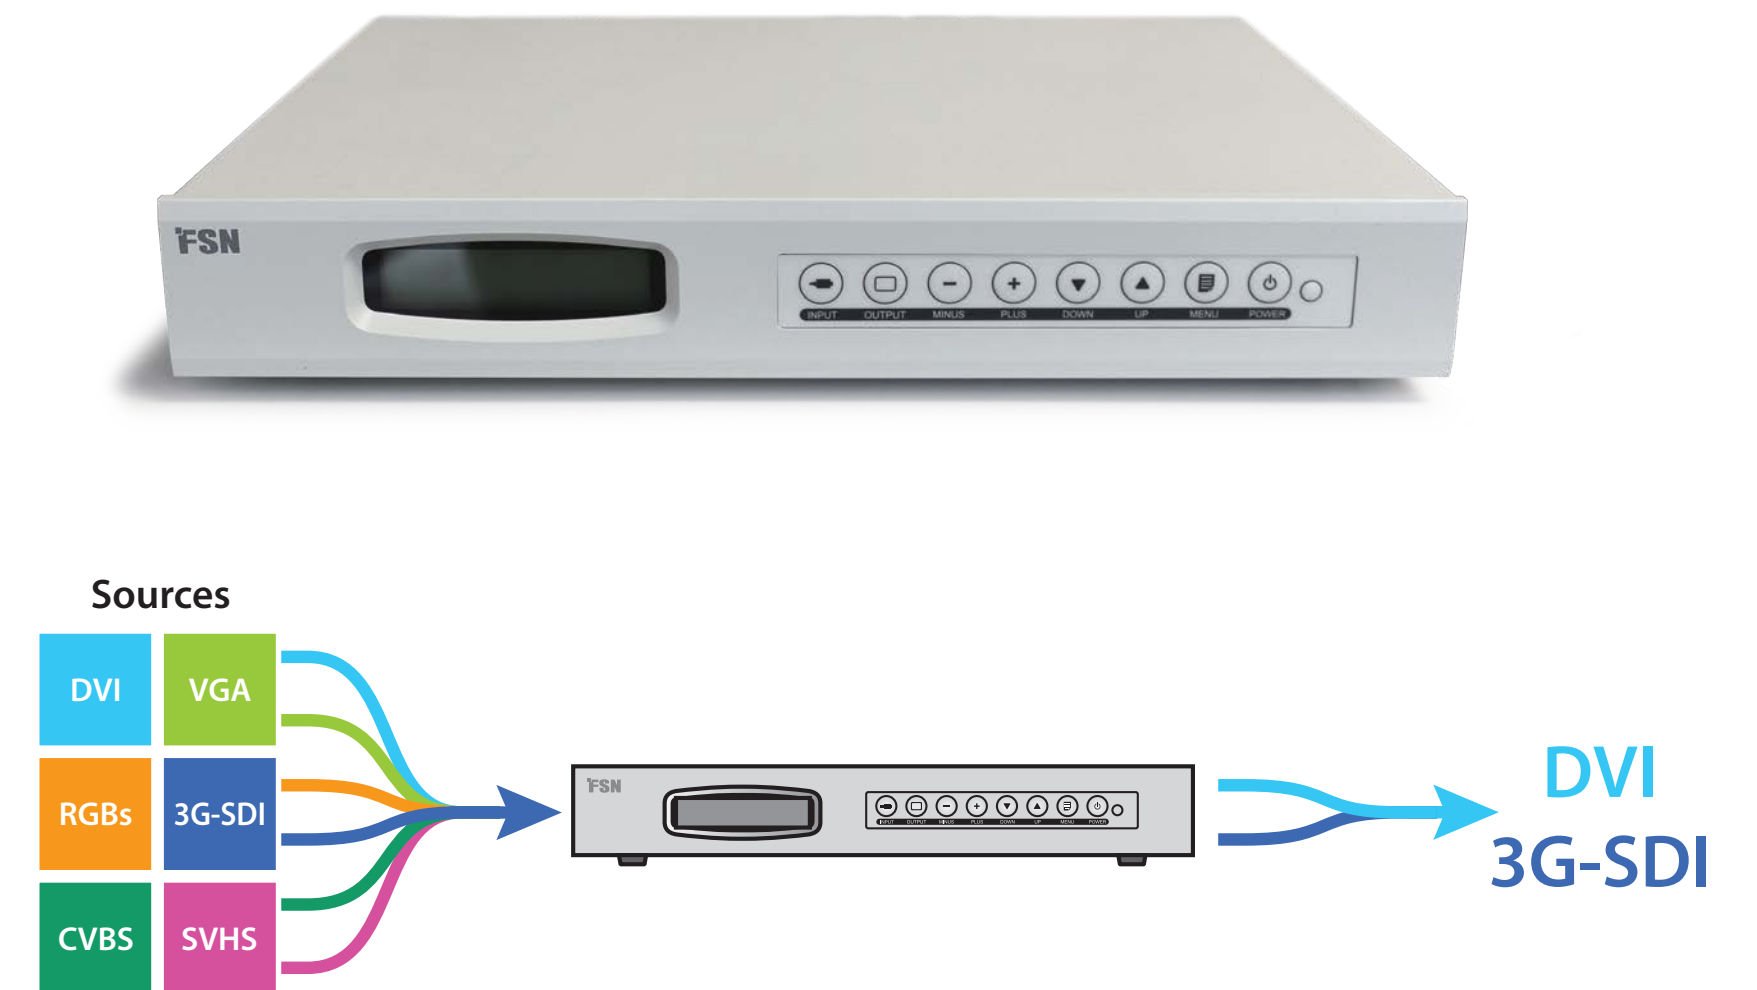

3D

- 32 and 55 inch diagonal sizes.

NEW Developments

- High Dynamic Range support.
- Mini LED with local dimming.

IPS4000

4K Video Matrix Switcher and Converter

Powerful and compact digital video integration solution.

- Route sources to destinations.
- Image processing, streaming.
- 4096 x 2160 maximum resolution.
- DisplayPort, HDMI, 12G-SDI, analog.
- Selectable output window layouts.
- Input and output icons.
- Save and recall preset configurations.
- Brightness, color, zoom, pan.
- Control via internal or external touchscreen.

IPS100A

Quad SDI to 12G SDI / HDMI 4K Converter

- Accepts quad SDI (3G or 12G) input up to 4K.
- Delivers single SDI (3G or 12G) or HDMI 2.0 output up to 4K.

Mode select switch configuration allows for quick setup. User controls and settings are accessed through a USB interface.

IPS500A

Signal Converter

- Compact size.
- Multi-signal control.

IPS500A is designed to handle source selection, advanced windowing features, picture-in-picture, and signal switching.

WUH4060

- Video resolution up to 4K60Hz.
- HDMI 2.0 and 12G.
- Data encryption for privacy.
- Uncompressed streaming video.