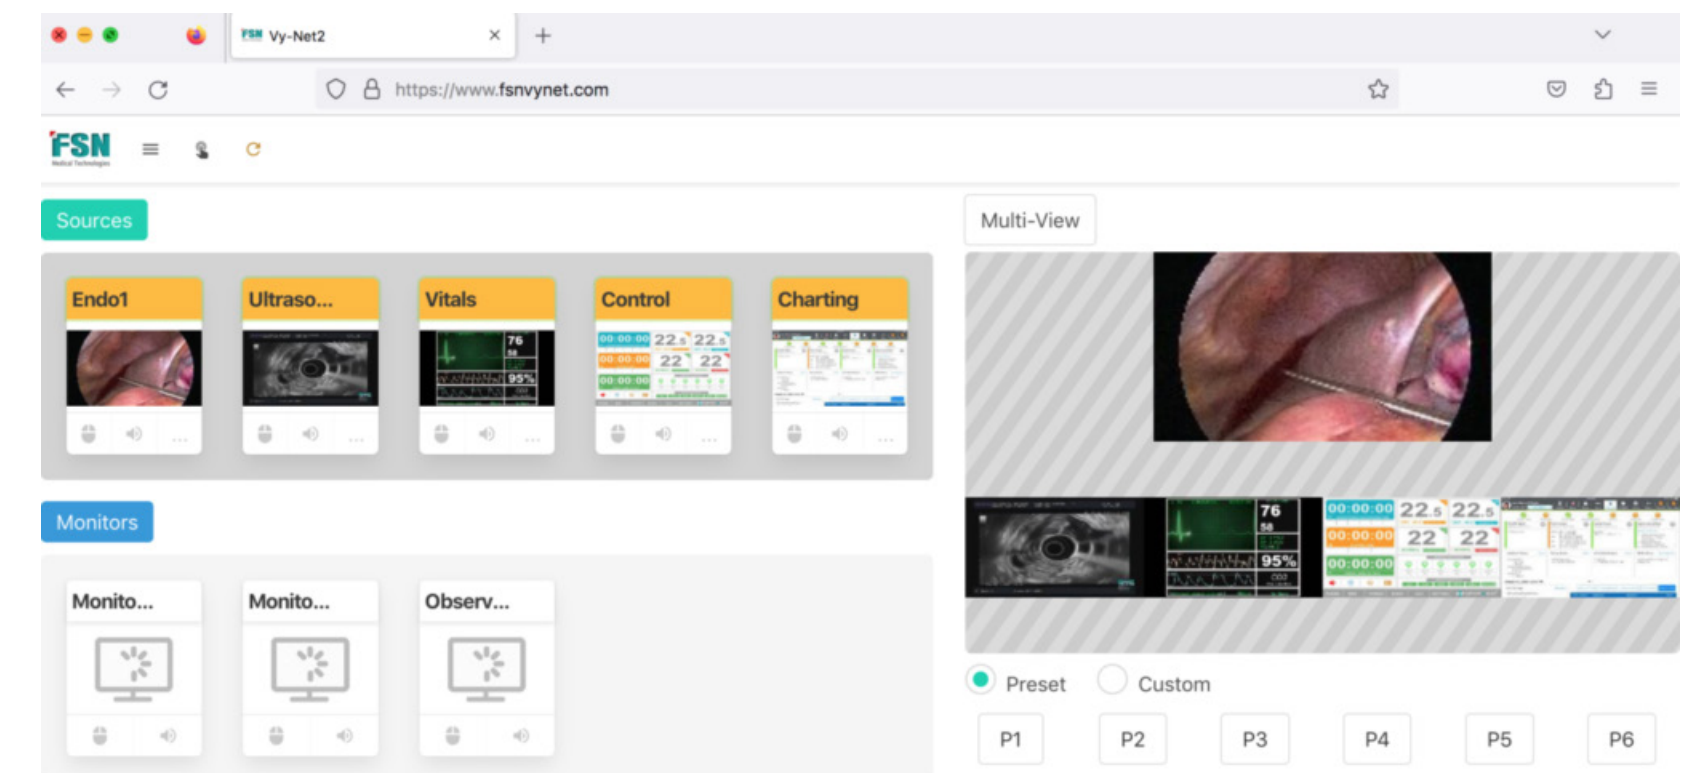

OMCC

- 4K multi-format cross converter.
- Converts HDMI or DP into 12G, 6G, & 3G.
- Converts DP and SDI into HDMI @ 4K60 Hz.

19RM-001 & 19RM-003

- 19" rack mounts.
- Mount up to 8 optical extenders.
- Secure power supply.

OPHIT Vy-Net 2 MSV 2

MSV 2 4K Multi Scaler Viewer

- 4K Multi Scaler Viewer.
- 4 presets, 4 fully customizable sets, resizable and moveable windows.
- Single, dual, triple, and quad layouts, stackable for up to 16 windows.