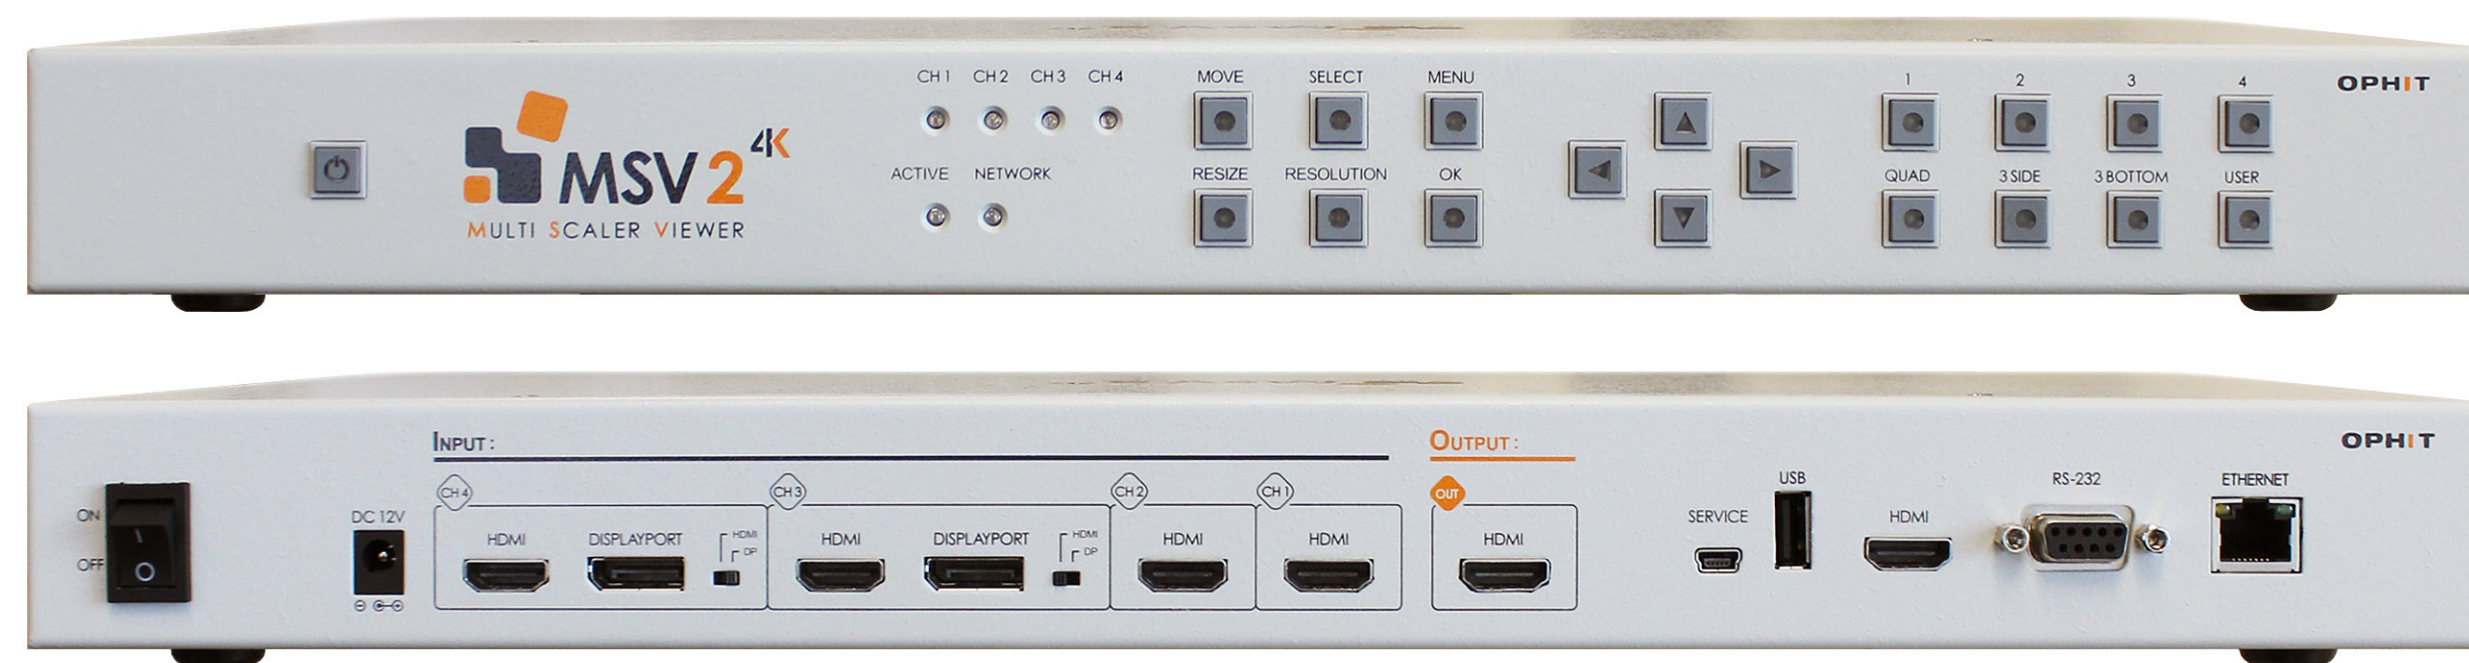

IPS500A

Signal Converter

- Compact size.
- Multi-signal control.

IPS500A is designed to handle source selection, advanced windowing features, picture-in-picture, and signal switching.

WUH4060

- Video resolution up to 4K60Hz.
- HDMI 2.0 and 12G.
- Data encryption for privacy.
- Uncompressed streaming video.

OPHIT Optical Fiber Infrastructure

OMP

- 8K fiber extender.
- HDMI 2.1 or DP.
- Uses multi-mode fiber (MPO).

WMC-SD

- Wall plate converter.
- HDMI 2.0.
- 4K @ 60Hz, no sign degradation.

WMC-DH

- Wall plate converter.
- HDMI 2.0 or DP 1.2.
- 4K @ 60Hz, no sign degradation.

OMCC

- 4K multi-format cross converter.
- Converts HDMI or DP into 12G, 6G, & 3G.
- Converts DP and SDI into HDMI @ 4K60 Hz.

19RM-001 & 19RM-003

- 19" rack mounts.
- Mount up to 8 optical extenders.
- Secure power supply.

OPHIT Vy-Net 2 MSV 2

MSV 2 4K Multi Scaler Viewer

- 4K Multi Scaler Viewer.
- 4 presets, 4 fully customizable sets, resizable and moveable windows.
- Single, dual, triple, and quad layouts, stackable for up to 16 windows.