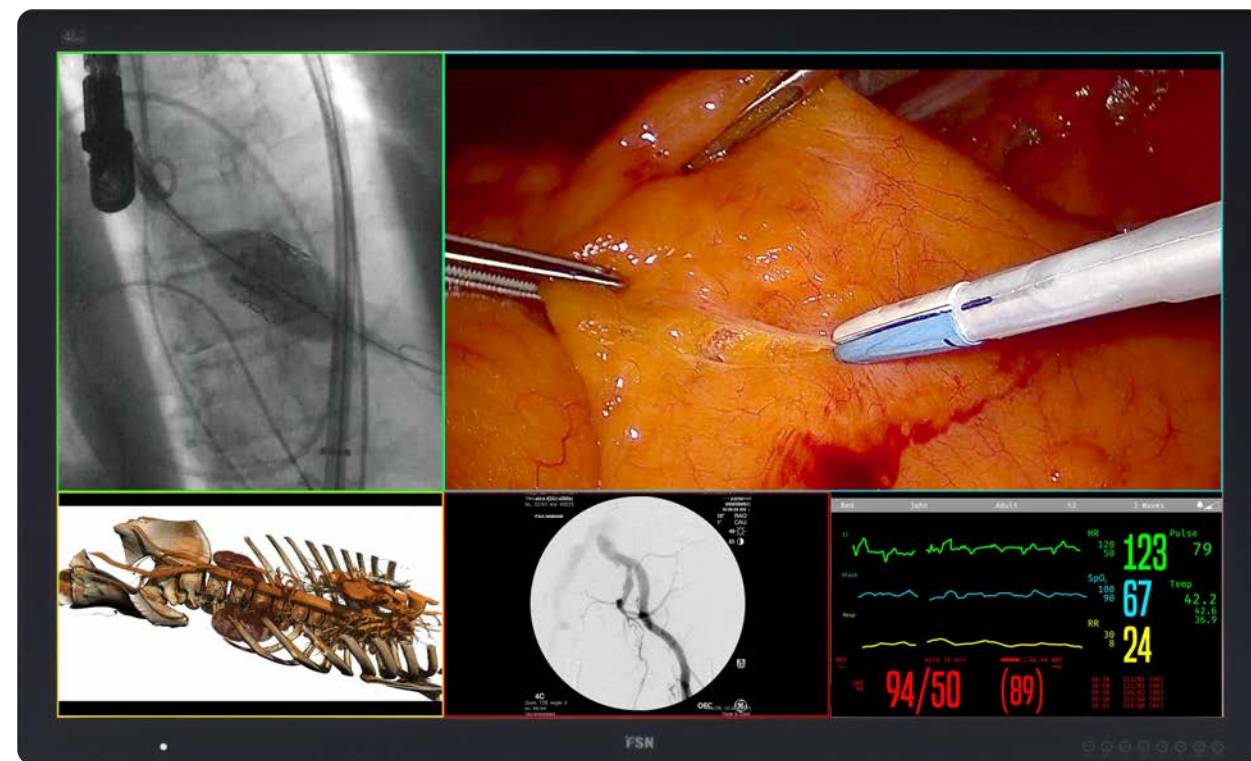

Control OR installed.

4K medical displays.

4K wireless system. 4K recording system. 12G SDI displays.

19" and 21.3" surgical displays are developed.

Large size surgical displays, 42" and 55".

Tablet driven Control OR medical system. WIDE joins Foreseeson.

VACS Medical digital asset management.

4K display upgrades OLED and HDR.

FHD

- 21 to 32 inch diagonal sizes.
- Touchscreen available.

4K UHD Large

- 55 and 58 inch diagonal sizes.
- OLED available.
- DICOM mode available.