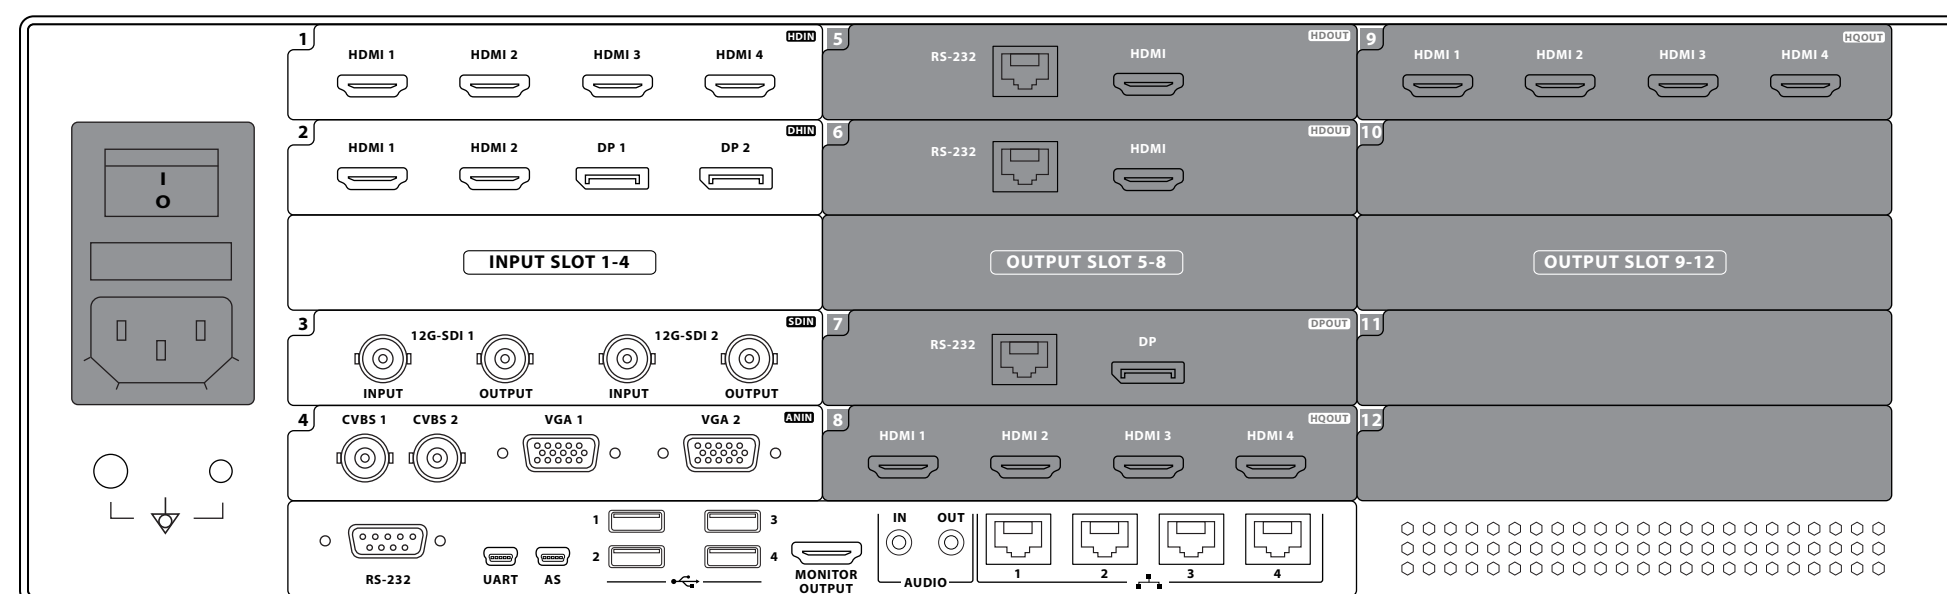

3D

- 32 and 55 inch diagonal sizes.

NEW Developments

- High Dynamic Range support.
- Mini LED with local dimming.

IPS4000

4K Video Matrix Switcher and Converter

Powerful and compact digital video integration solution.

- Route sources to destinations.
- Image processing, streaming.
- 4096 x 2160 maximum resolution.
- DisplayPort, HDMI, 12G-SDI, analog.
- Selectable output window layouts.
- Input and output icons.
- Save and recall preset configurations.
- Brightness, color, zoom, pan.
- Control via internal or external touchscreen.